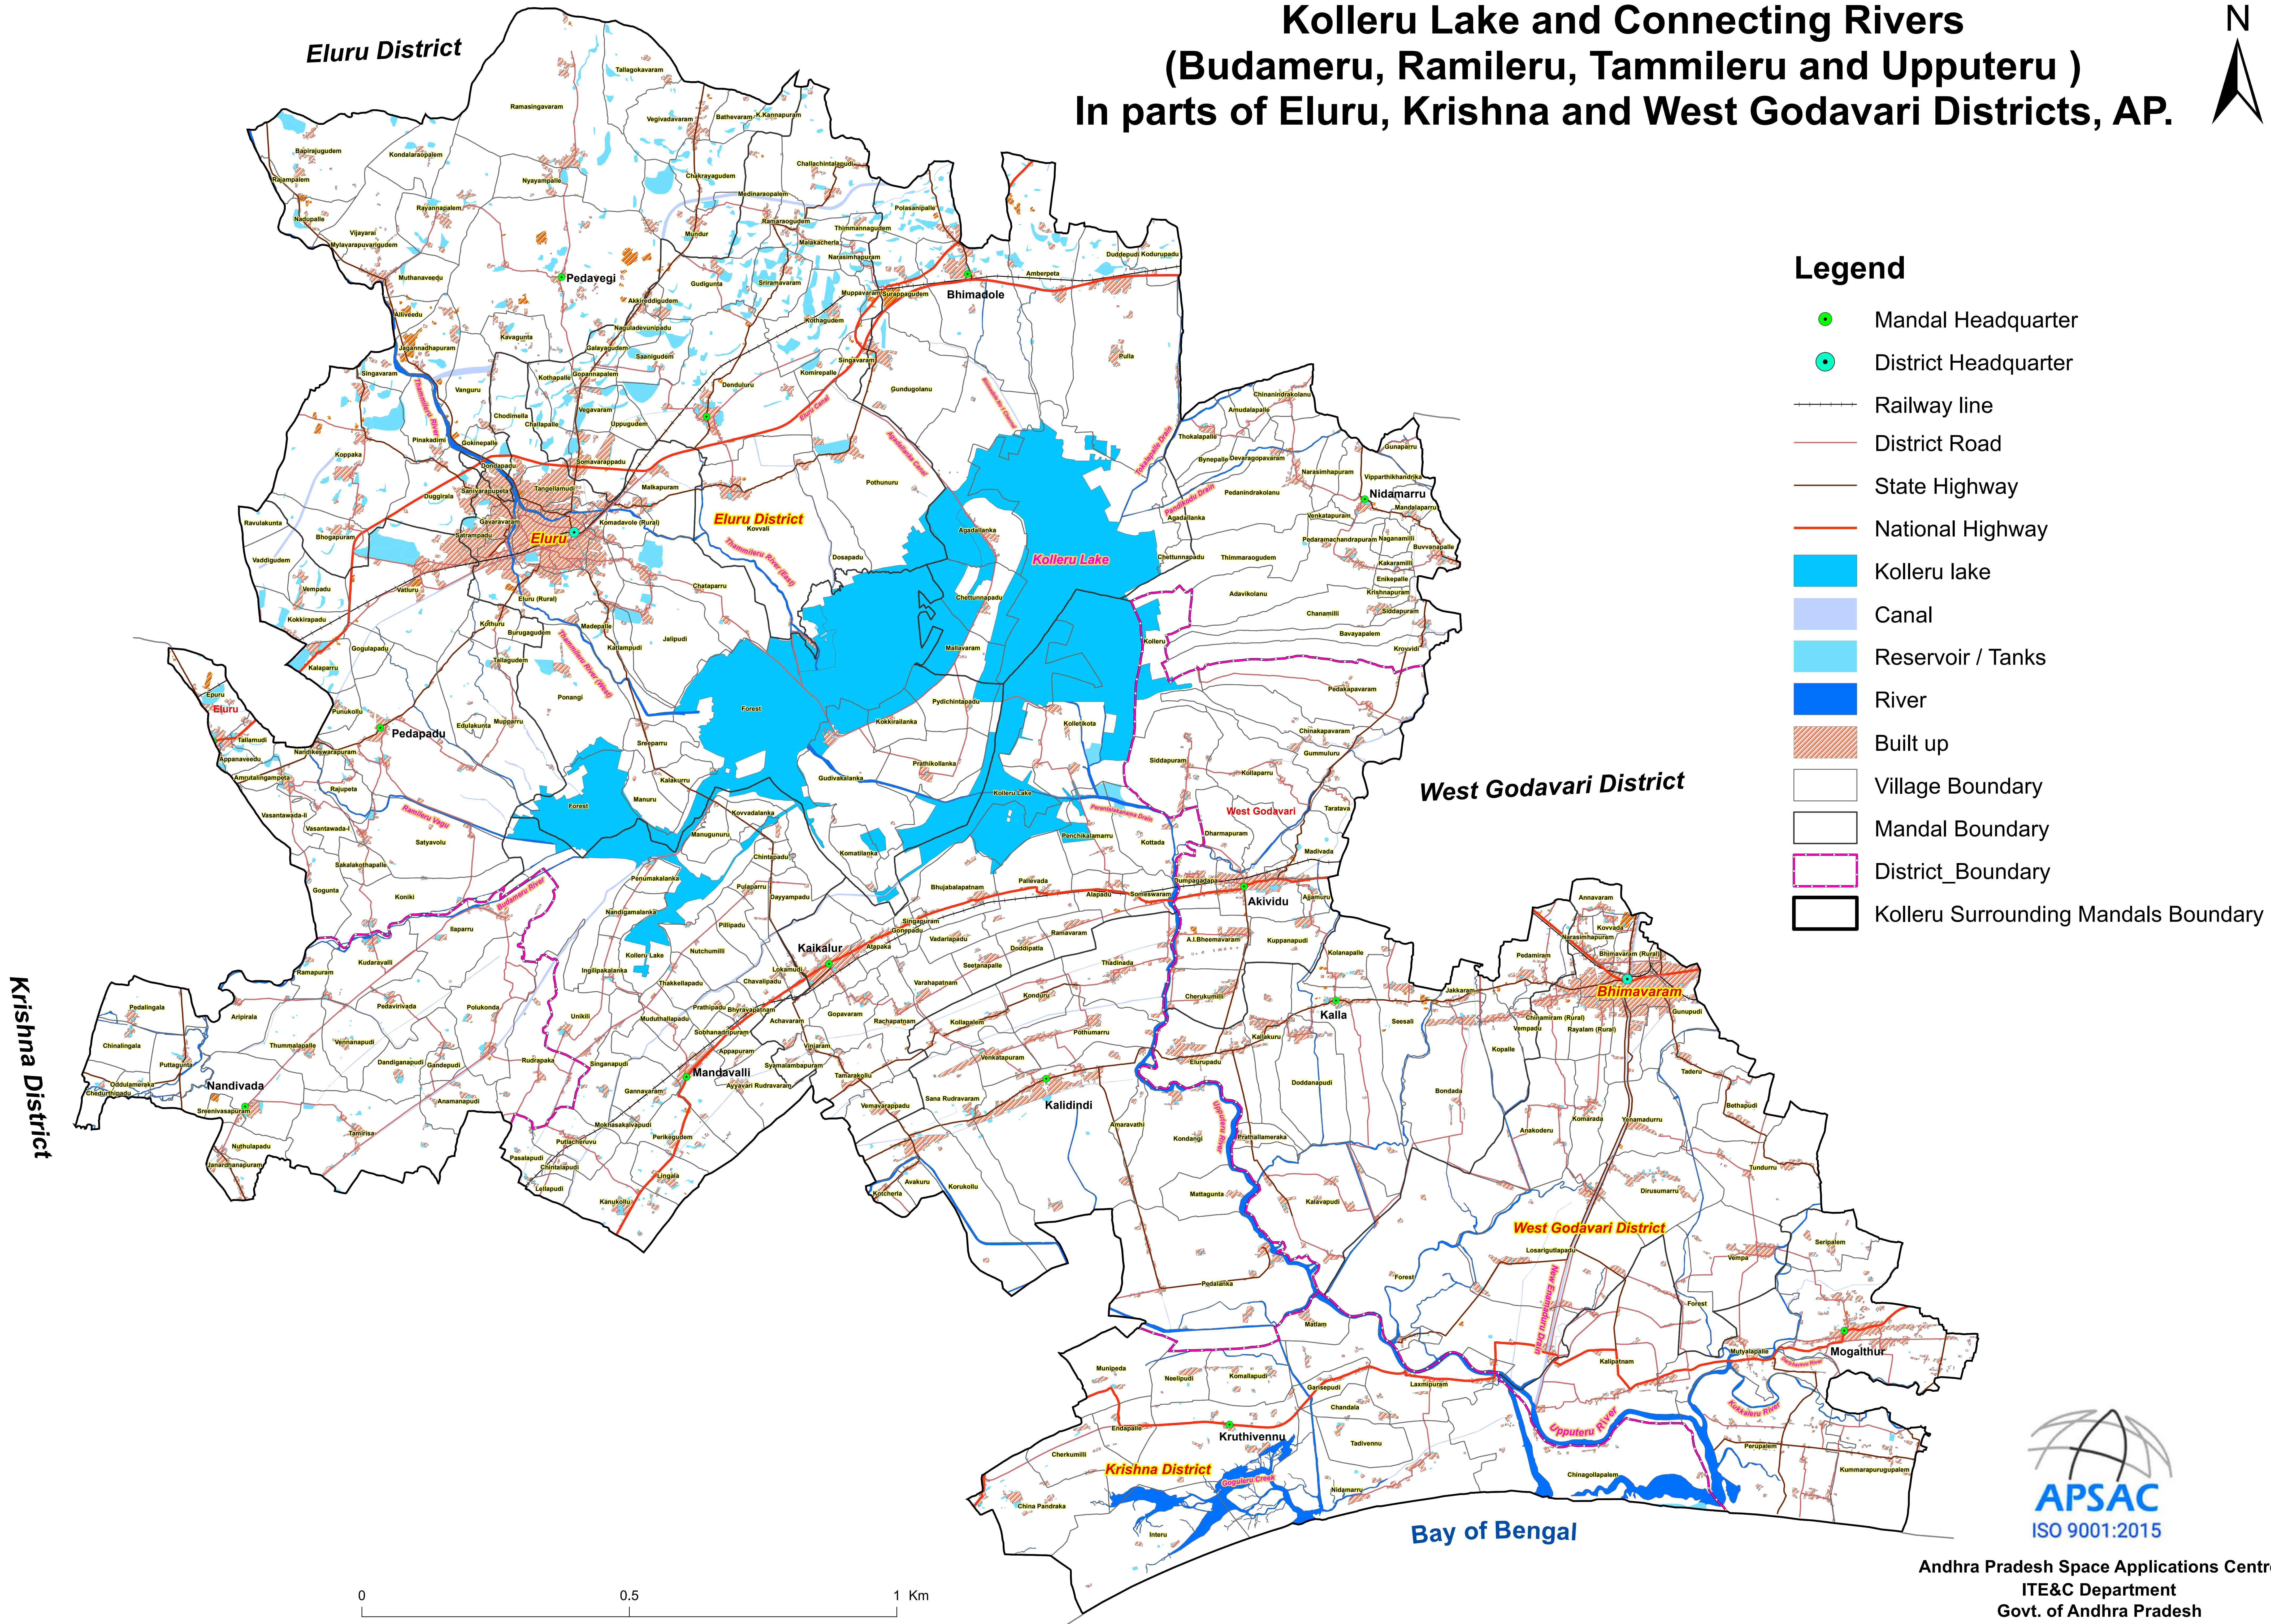

# Kolleru Lake and Connecting Rivers (Budameru, Ramileru, Tammileru and Upputeru ) In parts of Eluru, Krishna and West Godavari Districts, AP.

- ### Legend
- Mandal Headquarter
  - District Headquarter
  - Railway line
  - District Road
  - State Highway
  - National Highway
  - Kolleru lake
  - Canal
  - Reservoir / Tanks
  - River
  - Built up
  - Village Boundary
  - Mandal Boundary
  - District\_Boundary
  - Kolleru Surrounding Mandals Boundary

Eluru District

Eluru District

West Godavari District

West Godavari District

Krishna District

Krishna District

Bay of Bengal